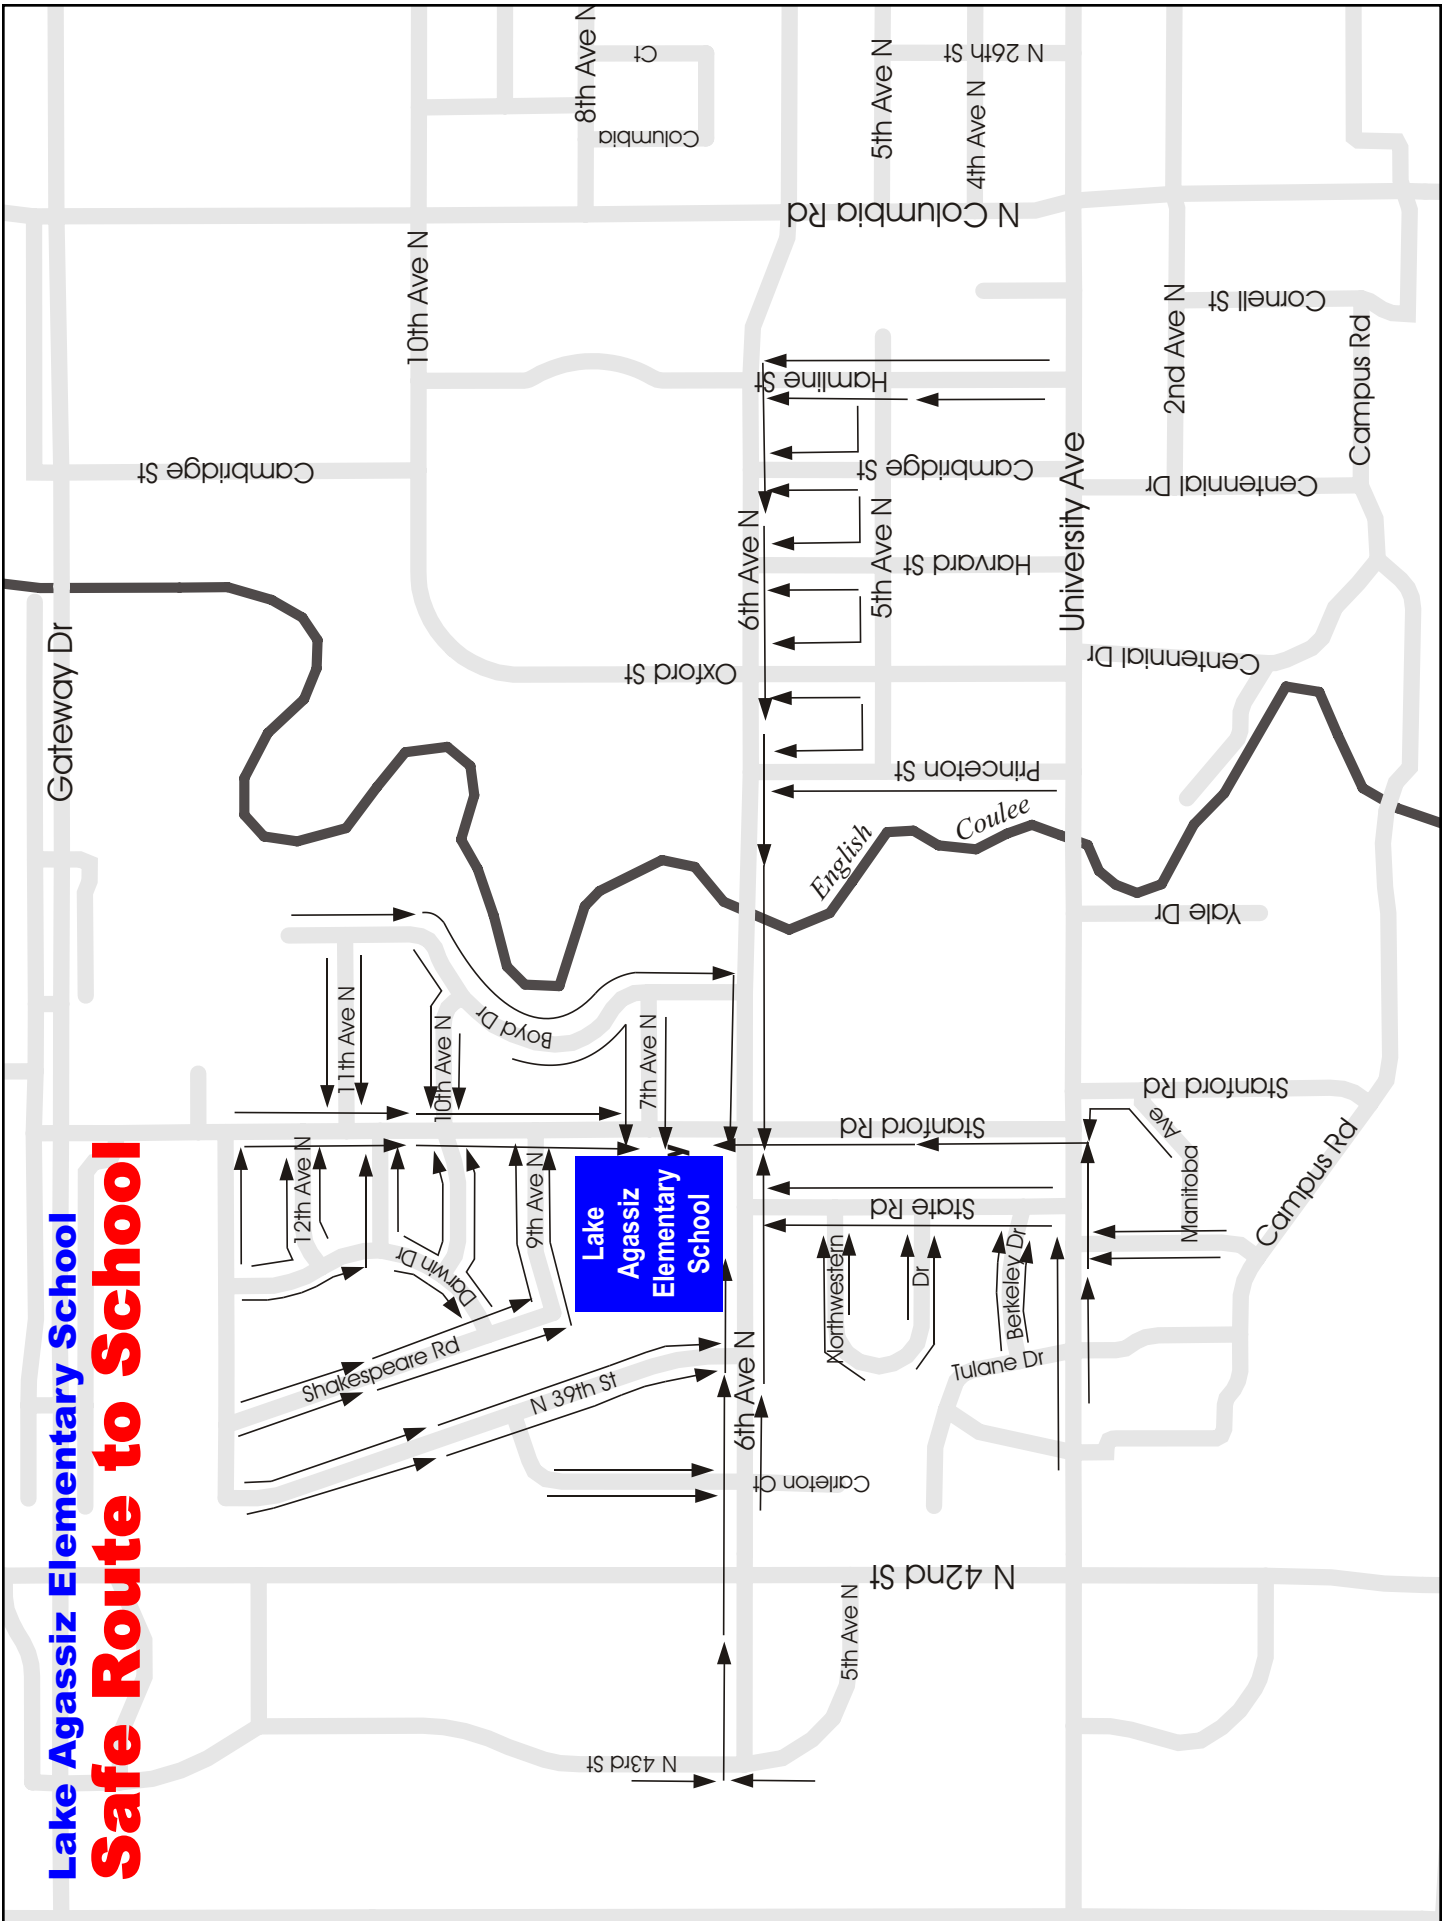

Lake Agassiz Elementary School
Safe Route to School

On the back side of this sheet we have provided the safest way for your child(ren) to walk or bike to school. Although some routes may appear longer, they have been deemed the safest. Please keep in mind some sidewalks/roads may have construction and this map would then need to be altered temporarily. If you have any questions about this route, please contact the Metropolitan Planning Organization at 773-0124. Hopefully you will use this as a way of planning the safest way for your child to walk to school.

For more, information on pedestrian safety, please contact Safe Kids Grand Forks at chanson@altru.org.

Safe Kids Grand Forks
c/o Altru Health System