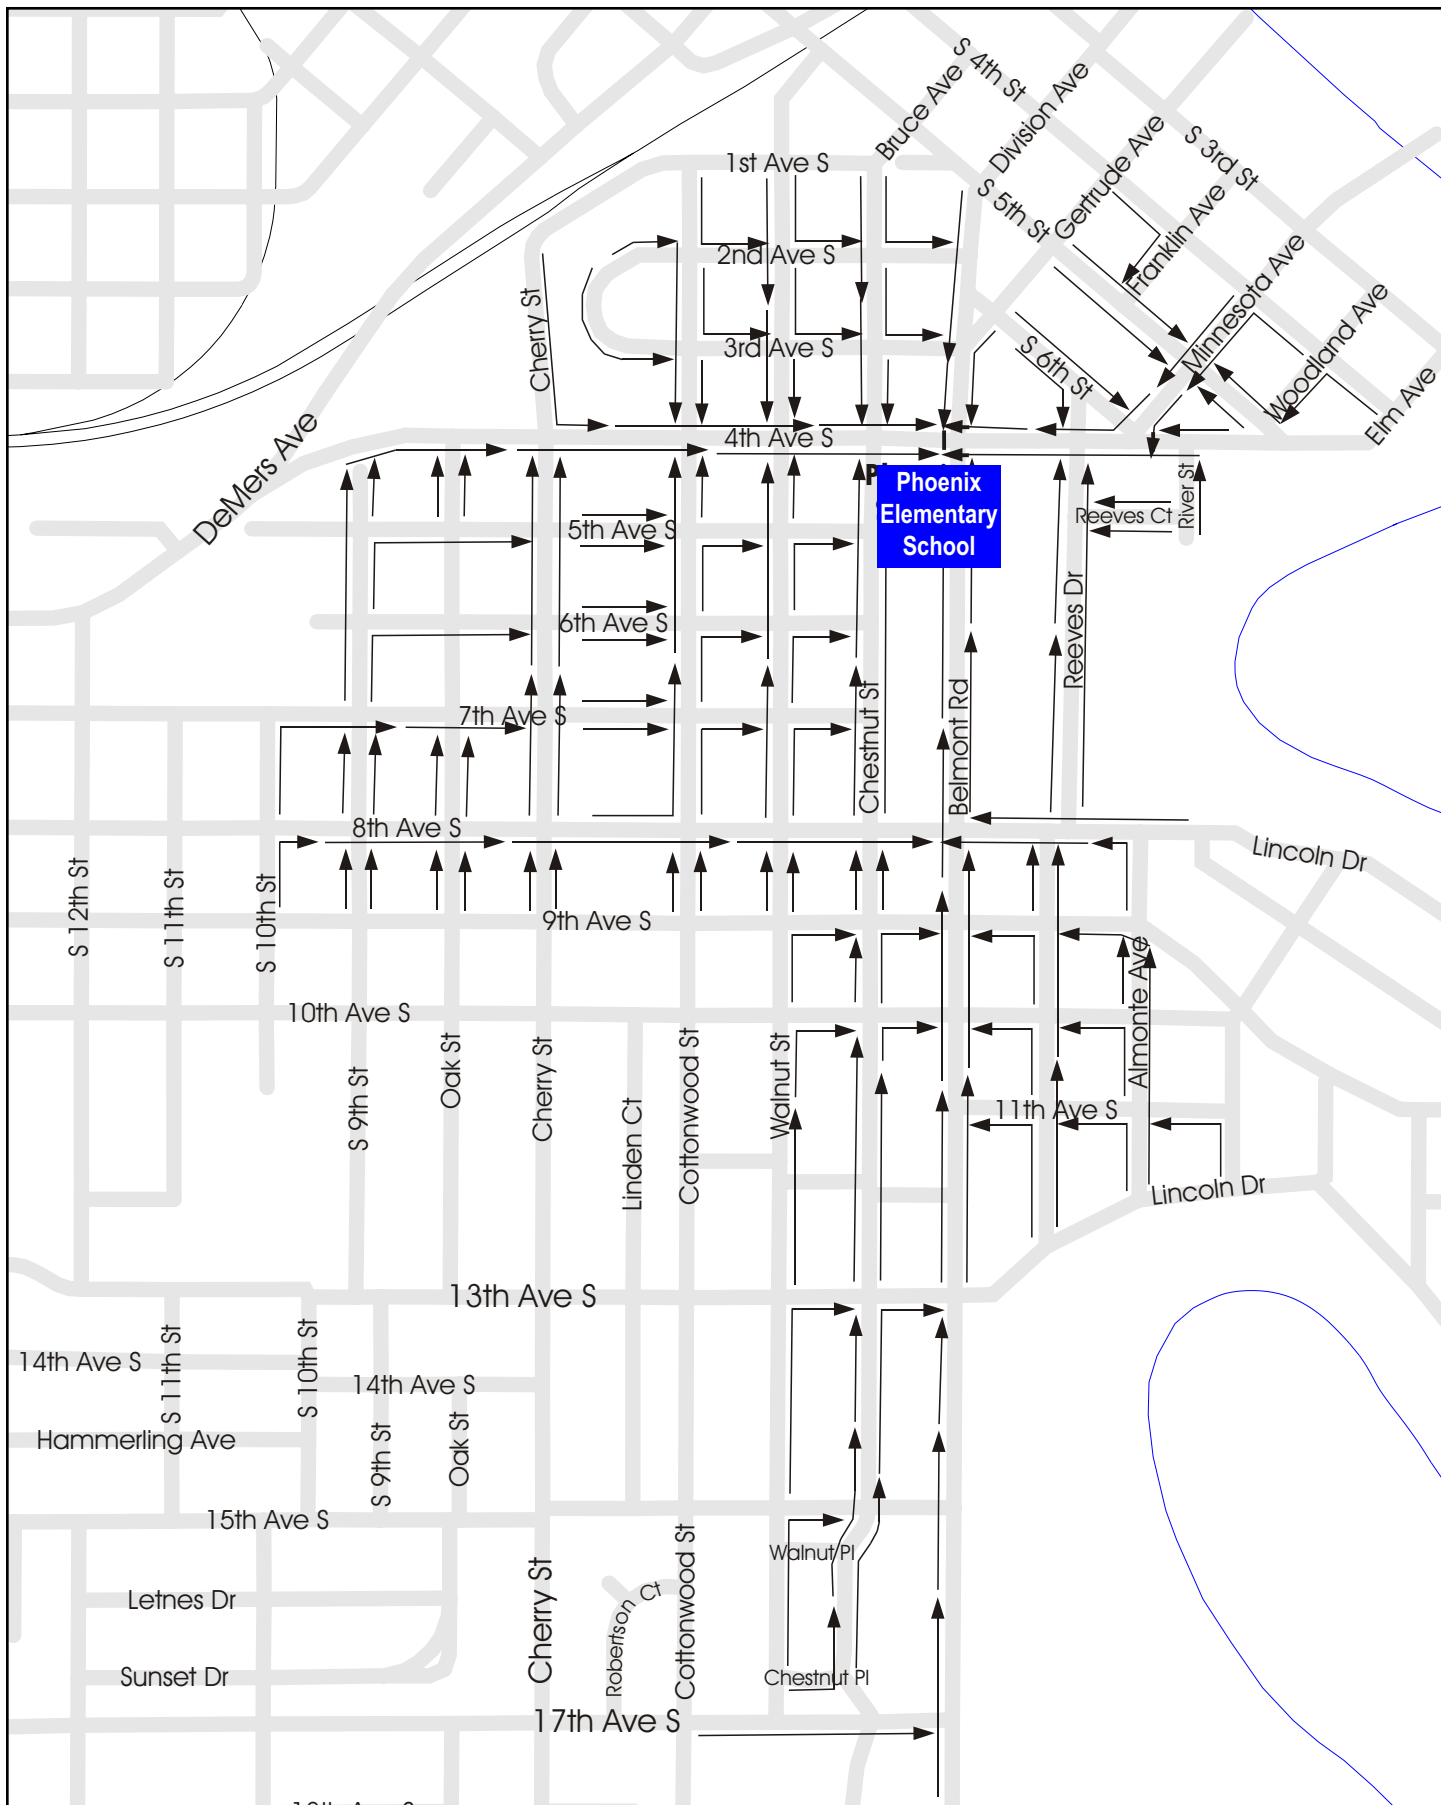

Phoenix Elementary School Safe Route to School

On the back side of this sheet we have provided the safest way for your child(ren) to walk or bike to school. Although some routes may appear longer, they have been deemed the safest. Please keep in mind some sidewalks/roads may have construction and this map would then need to be altered temporarily. If you have any questions about this route, please contact the Metropolitan Planning Organization at 773-0124. Hopefully you will use this as a way of planning the safest way for your child to walk to school.

For more, information on pedestrian safety, please contact Safe Kids Grand Forks at chanson@altru.org.

Safe Kids Grand Forks
c/o Altru Health System