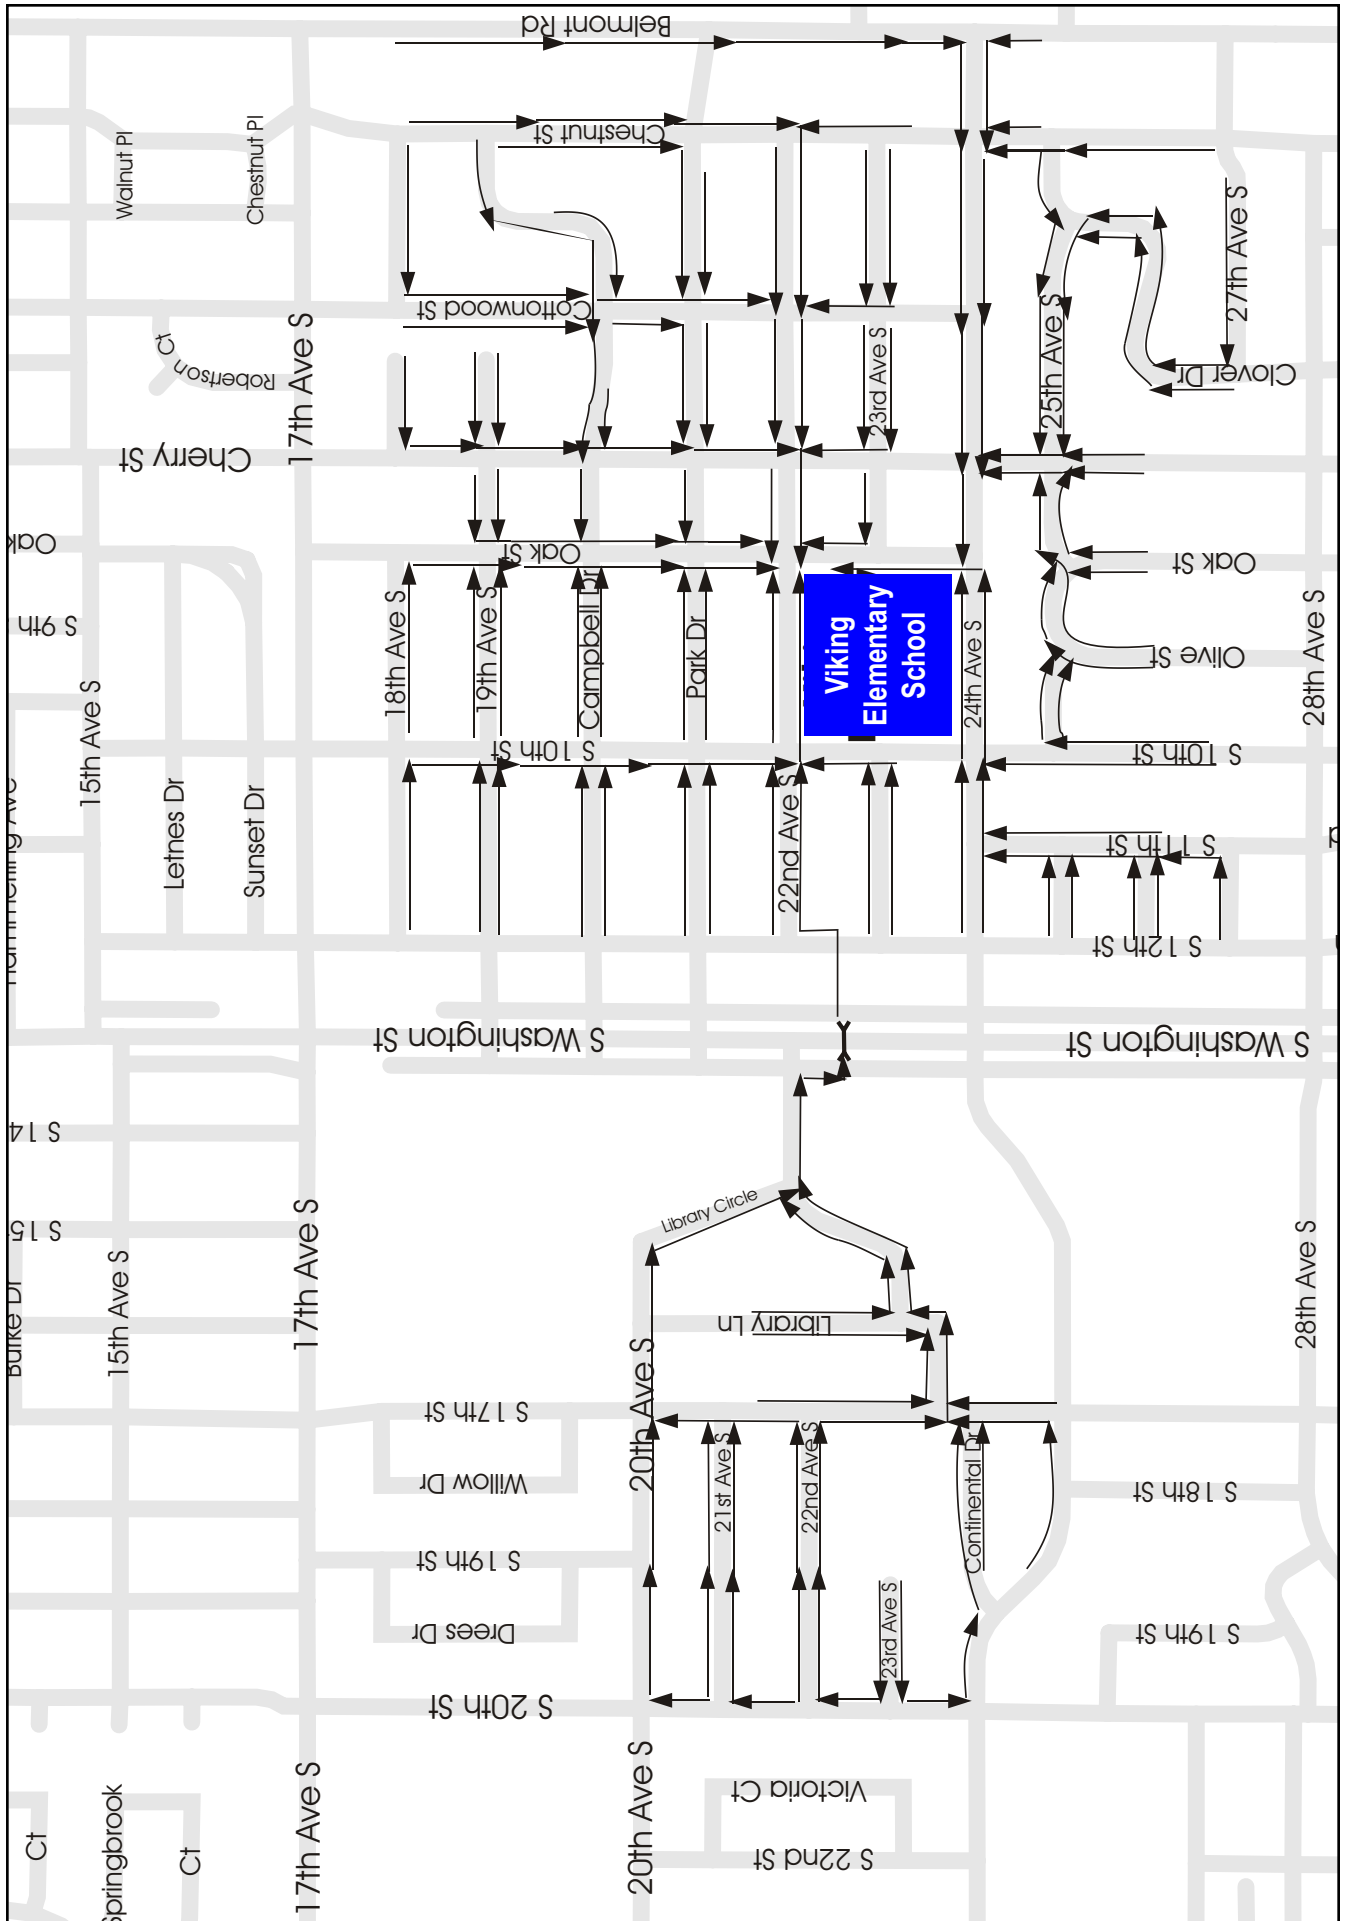

Viking Elementary School Safe Route to School

On the back side of this sheet we have provided the safest way for your child(ren) to walk or bike to school. Although some routes may appear longer, they have been deemed the safest. Please keep in mind some sidewalks/roads may have construction and this map would then need to be altered temporarily. If you have any questions about this route, please contact the Metropolitan Planning Organization at 773-0124. Hopefully you will use this as a way of planning the safest way for your child to walk to school.

For more, information on pedestrian safety, please contact Safe Kids Grand Forks at chanson@altru.org.

Safe Kids Grand Forks
c/o Altru Health System