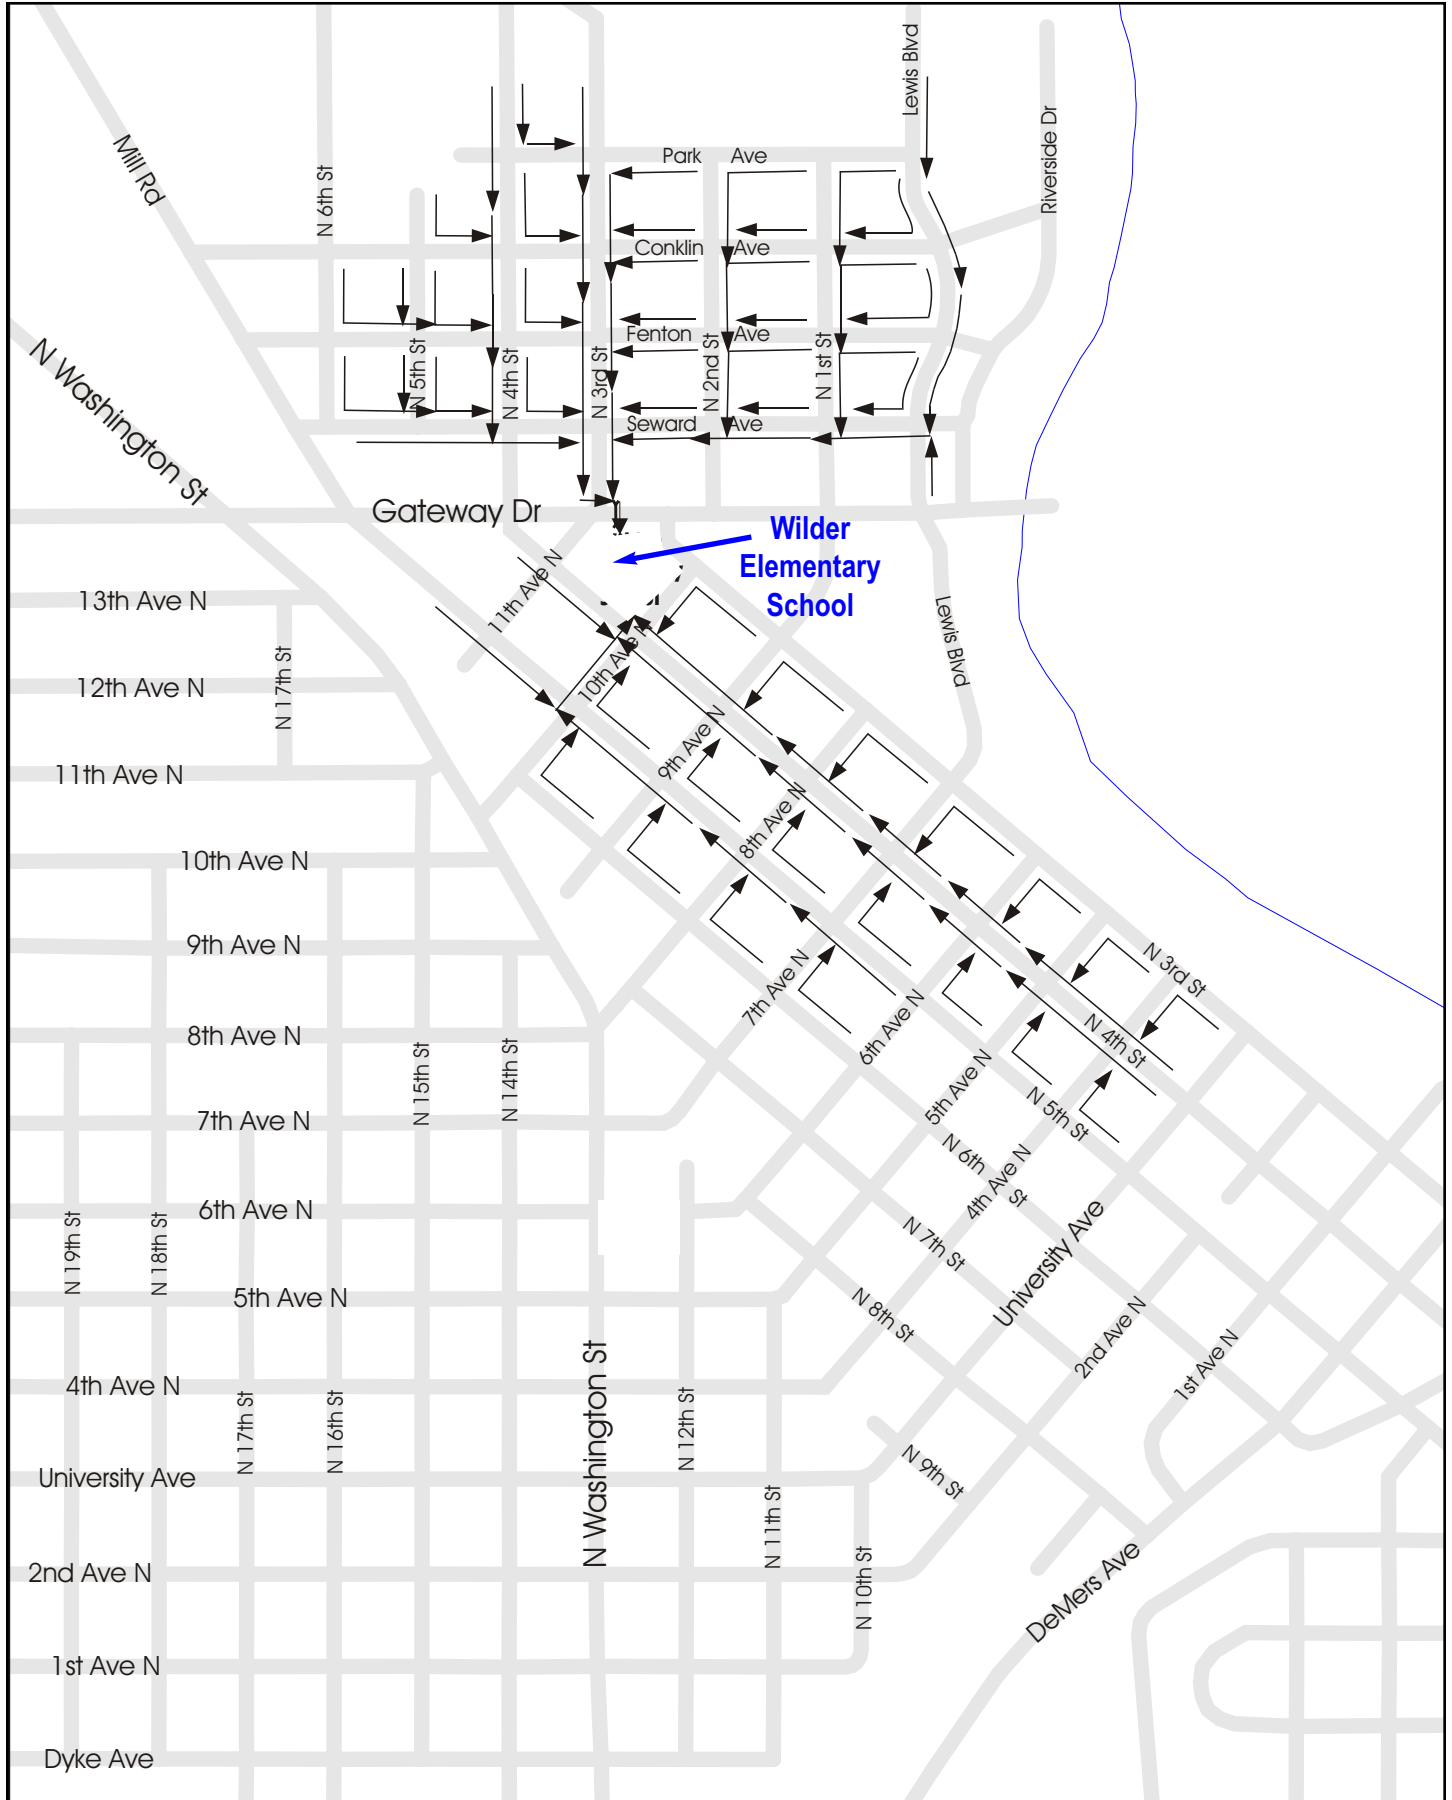

Wilder Elementary School Safe Route to School

On the back side of this sheet we have provided the safest way for your child(ren) to walk or bike to school. Although some routes may appear longer, they have been deemed the safest. Please keep in mind some sidewalks/roads may have construction and this map would then need to be altered temporarily. If you have any questions about this route, please contact the Metropolitan Planning Organization at 773-0124. Hopefully you will use this as a way of planning the safest way for your child to walk to school.

For more, information on pedestrian safety, please contact Safe Kids Grand Forks at chanson@altru.org.

Safe Kids Grand Forks
c/o Altru Health System