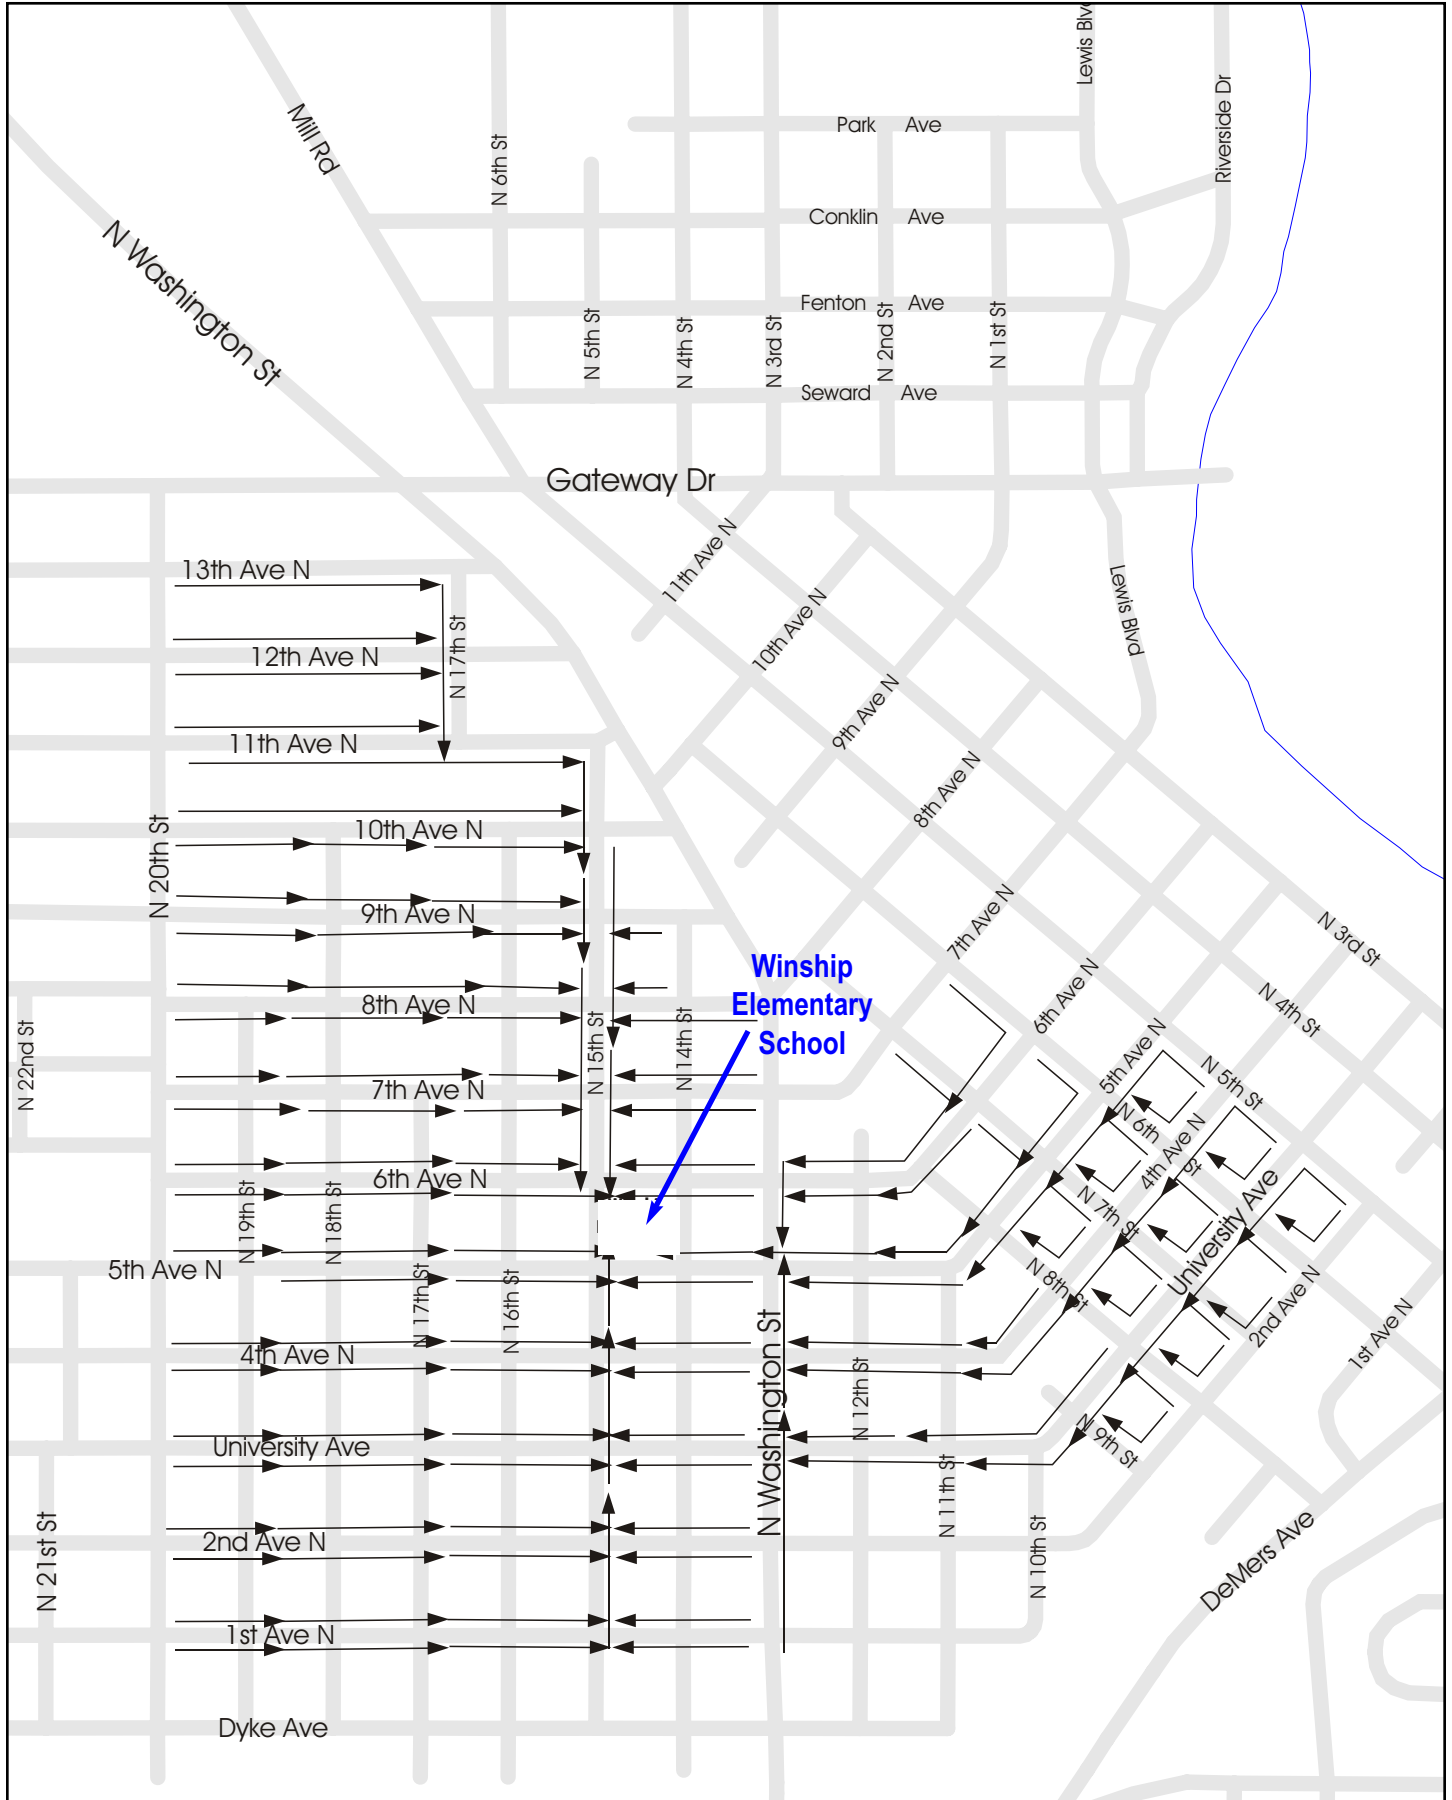

Winship Elementary School

Safe Route to School

On the back side of this sheet we have provided the safest way for your child(ren) to walk or bike to school. Although some routes may appear longer, they have been deemed the safest. Please keep in mind some sidewalks/roads may have construction and this map would then need to be altered temporarily. If you have any questions about this route, please contact the Metropolitan Planning Organization at 773-0124. Hopefully you will use this as a way of planning the safest way for your child to walk to school.

For more, information on pedestrian safety, please contact Safe Kids Grand Forks at chanson@altru.org.

Safe Kids Grand Forks
c/o Altru Health System