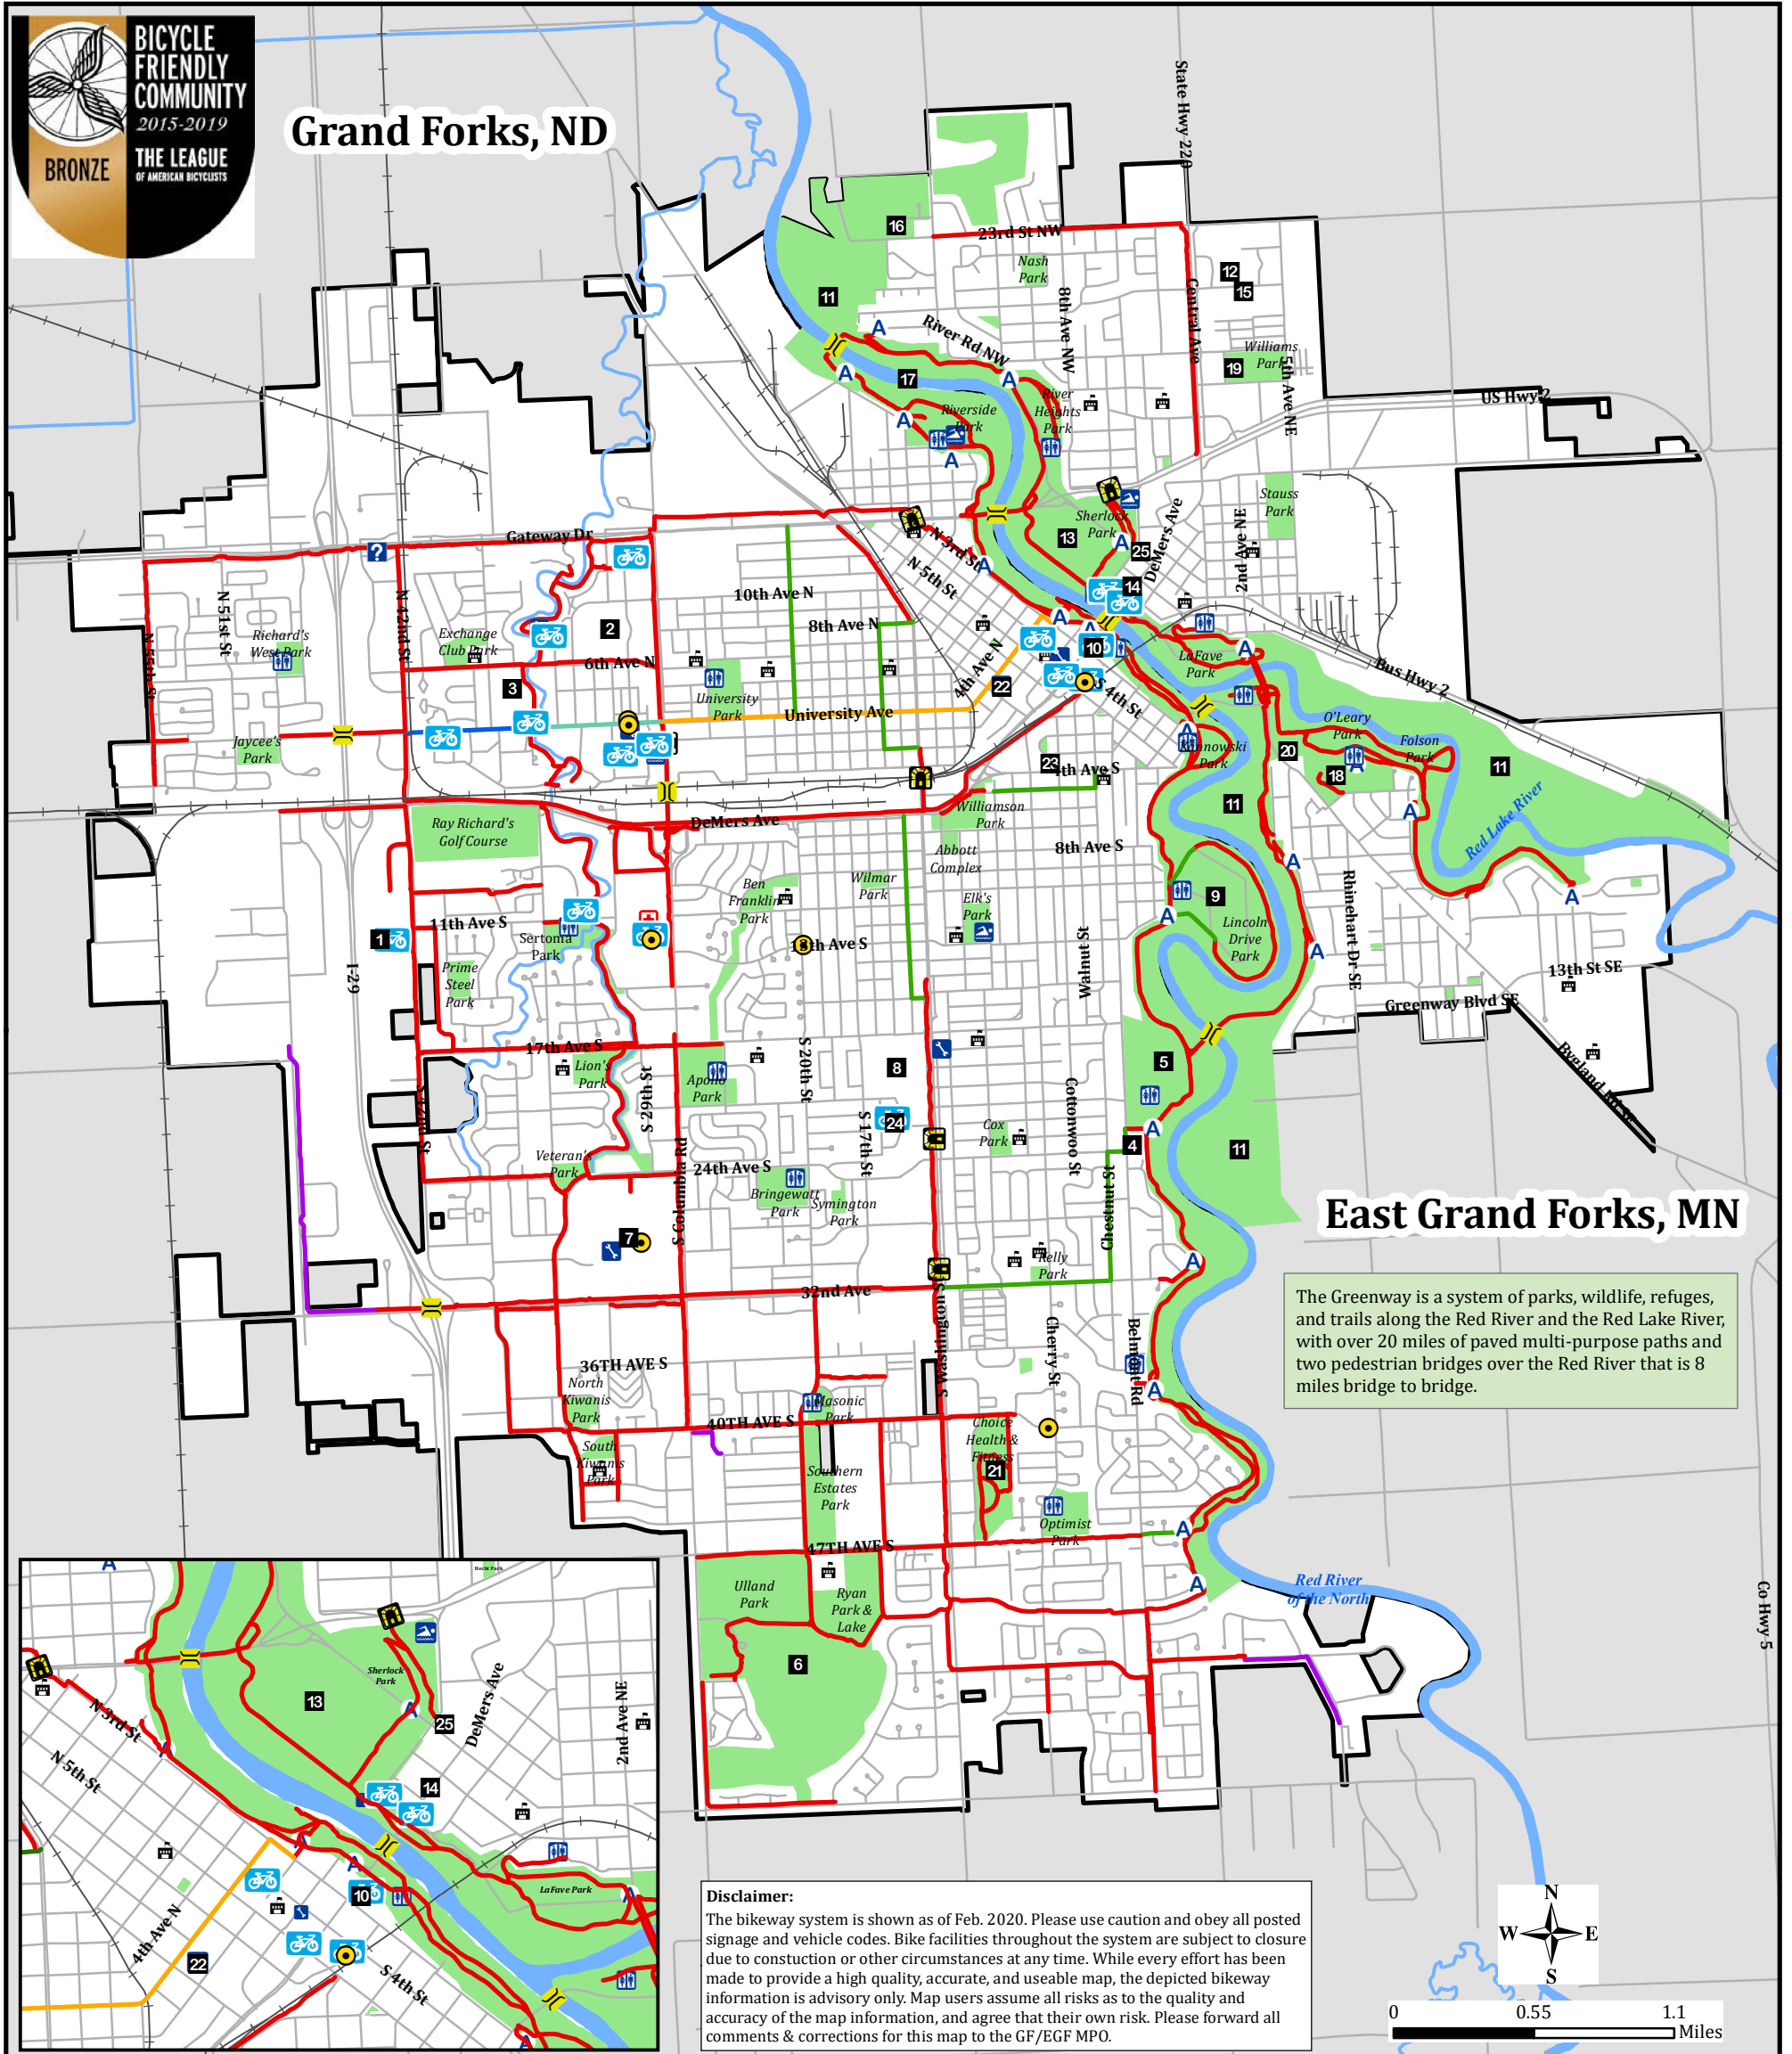

2020 Bikeway Map

Grand Forks, ND/East Grand Forks, MN

Grand Forks, ND

East Grand Forks, MN

The Greenway is a system of parks, wildlife, refuges, and trails along the Red River and the Red Lake River, with over 20 miles of paved multi-purpose paths and two pedestrian bridges over the Red River that is 8 miles bridge to bridge.

Disclaimer:
The bikeway system is shown as of Feb. 2020. Please use caution and obey all posted signage and vehicle codes. Bike facilities throughout the system are subject to closure due to construction or other circumstances at any time. While every effort has been made to provide a high quality, accurate, and useable map, the depicted bikeway information is advisory only. Map users assume all risks as to the quality and accuracy of the map information, and agree that their own risk. Please forward all comments & corrections for this map to the GF/EGF MPO.

Points of Interest

- | | | | | |
|-------------------------------------|-----------------------------------|---------------------------------------|---|---|
| 1 Alerus Center | 6 King's Walk Golf Course | 11 The Greenway | 16 Valley Golf Course | 21 Choice Health & Fitness |
| 2 Ralph Engelstad Arena | 7 Columbia Mall | 12 Northland Community College | 17 Riverside Dam | 22 Altru Family YMCA |
| 3 University of North Dakota | 8 Grand Cities Mall | 13 Red River State Campground | 18 VFW Arena | 23 Grand Forks Senior Center |
| 4 Myra Museum | 9 Lincoln Disc Golf Course | 14 Riverwalk Center/ Cabela's | 19 East Grand Forks Civic Center | 24 Grand Forks Public Library |
| 5 Lincoln Golf Course | 10 Grand Forks Townsquare | 15 Heritage & Railroad Museum | 20 Zavalal Disc Golf Course | 25 East Grand Forks Campbell Library |